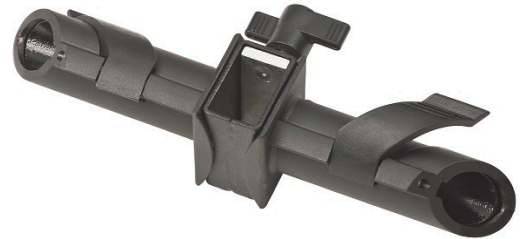

90007

GS-90007

for AF-S, GS-201 double holder

for AF-S, GS-201 double holder

The double adapter GS-201 (attachment of accessories: left + right) is suitable for all meychair AF-SR models. You need this mounting adapter for the meychair guitar holder GS-200, the trumpet holder TH-100, the flute holder FH-100 or the drink holder GH-200.

Item no.: 90007

EAN no.:

Categories: [Accessories](#), [Equipment](#), [Music](#), [Product worlds](#), [SALE %](#), [Sections](#)

Matchcode GS-201 double holder

Foot Gliders

Weight 0,4 kg

Total weight 0,0 kg