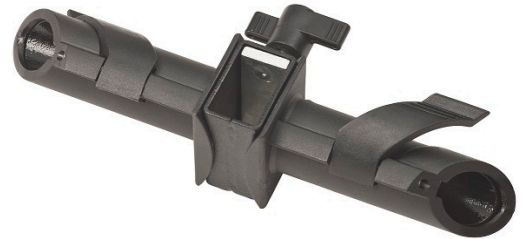

90007

---

**GS-90007**

---

for AF-S, GS-201 double holder

---

for AF-S, GS-201 double holder

The double adapter GS-201 (attachment of accessories: left + right) is suitable for all meychair AF-SR models. You need this mounting adapter for the meychair guitar holder GS-200, the trumpet holder TH-100, the flute holder FH-100 or the drink holder GH-200.

Item no.: 90007

EAN no.: 4260046921028

**Categories:** [Accessories](#), [Equipment](#), [Music](#), [Product worlds](#), [SALE %](#), [Sections](#)

---

**Matchcode** GS-201 double holder

**EAN** 4260046921028