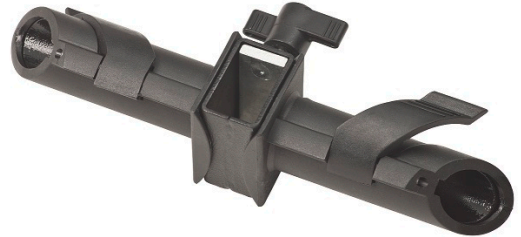

90007

GS-90007

for AF-S, GS-201 double holder

for AF-S, GS-201 double holder

The double adapter GS-201 (attachment of accessories: left + right) is suitable for all meychair AF-SR models. You need this mounting adapter for the meychair guitar holder GS-200, the trumpet holder TH-100, the flute holder FH-100 or the drink holder GH-200.

Item no.: 90007

EAN no.: 4260046921028

Categories: [Accessories](#), [Equipment](#), [Music](#), [Product worlds](#), [SALE %](#), [Sections](#)

Matchcode GS-201 double holder

EAN 4260046921028

Foot Gliders