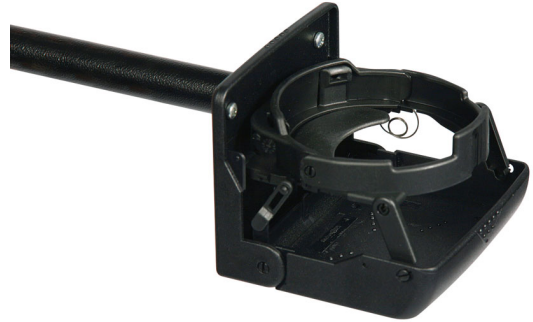

90006

GH-90006
nur mit GS-201, GS-202R oder
GS-202L möglich

for AF-S, GH-200 beverage-holder

for AF-S, GH-200 beverage-holder

This practical GH-200 cup holder fits all meychair AF-SR models. You need a fastening adapter in addition to the cup holder. Choose the double adapter GS-201 (left + right) with article number 90007, the adapter GS-202R (right only) with article number 90008 or the adapter GS-202L (left only) with article number 90009.

Item no.: 90006

EAN no.:

Categories: [Accessories](#), [Equipment](#), [Music](#), [Product worlds](#), [SALE %](#), [Sections](#)

Matchcode GH-200 beverage-holder

| | |
|-------------------------|---|
| Adjustment range | nur mit GS-201, GS-202R oder GS-202L |
| addition | möglich |
| Foot | Gliders |
| Weight | 0,3 kg |
| Total weight | 0,0 kg |
| Certificate | This product is compliant according to the REACH regulation of the European Union |
| Note | All dimensions are approximate |