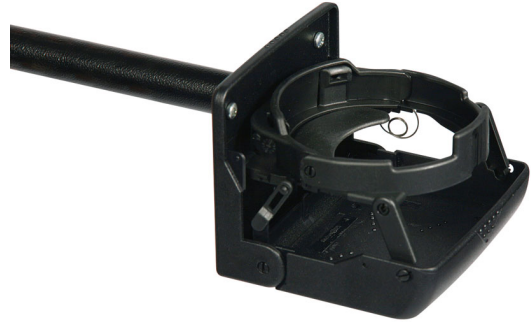

90006

---

**GH-90006**  
**nur mit GS-201, GS-202R oder**  
**GS-202L möglich**

---

for AF-S, GH-200 beverage-holder

---

for AF-S, GH-200 beverage-holder

This practical GH-200 cup holder fits all meychair AF-SR models. You need a fastening adapter in addition to the cup holder. Choose the double adapter GS-201 (left + right) with article number 90007, the adapter GS-202R (right only) with article number 90008 or the adapter GS-202L (left only) with article number 90009.

Item no.: 90006

EAN no.: 4260046929529

**Categories:** [Accessories](#), [Equipment](#), [Music](#), [Product worlds](#), [Sections](#)

---

**Matchcode** GH-200 beverage-holder

**EAN** 4260046929529

<b>Adjustment range</b>	nur mit GS-201, GS-202R oder GS-202L
<b>addition</b>	möglich
<b>Foot</b>	Gliders
<b>Weight</b>	0,3 kg
<b>Total weight</b>	0,0 kg
<b>Note</b>	All dimensions are approximate